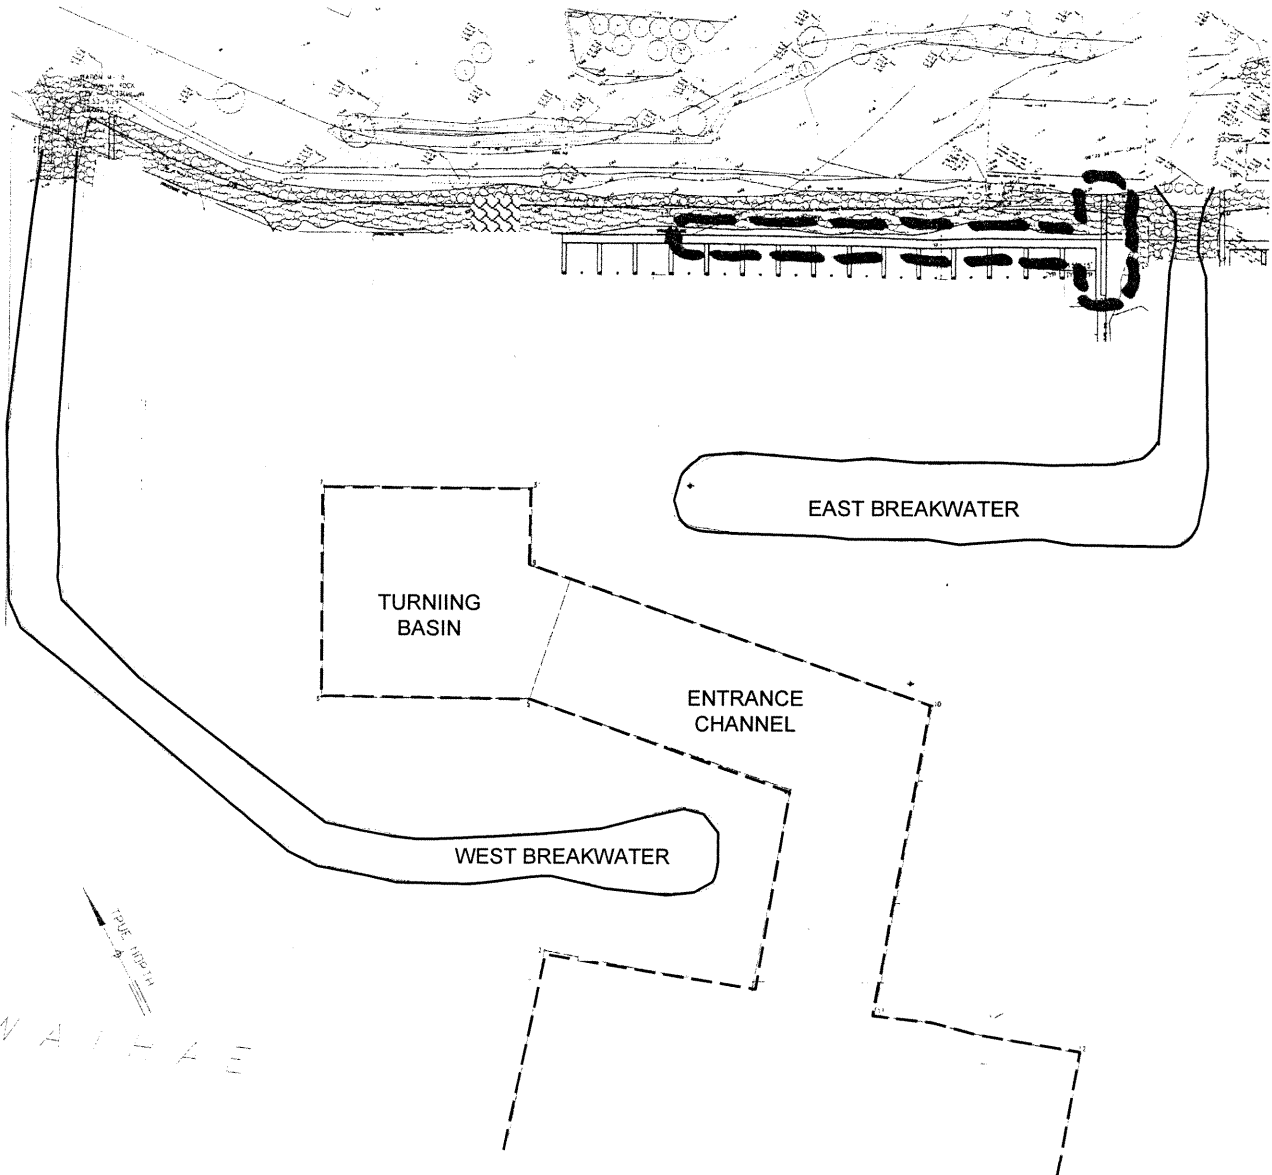

KAWAIIHAE SMALL BOAT HARBOR
HAWAII, HAWAII

REVISED 30 SEP 1979

100 0 100 200 300 400 500
SCALE IN FEET

U. S. ARMY
ENGINEER DIVISION, PACIFIC OCEAN
CORPS OF ENGINEERS

Kawaihae Small Boat Harbor
Hawaii, Hawaii

TOTAL DEVELOPMENT PLAN

U.S. ARMY ENGINEER DISTRICT
HONOLULU

Project Site

Location Map

Location Map - Not to Scale