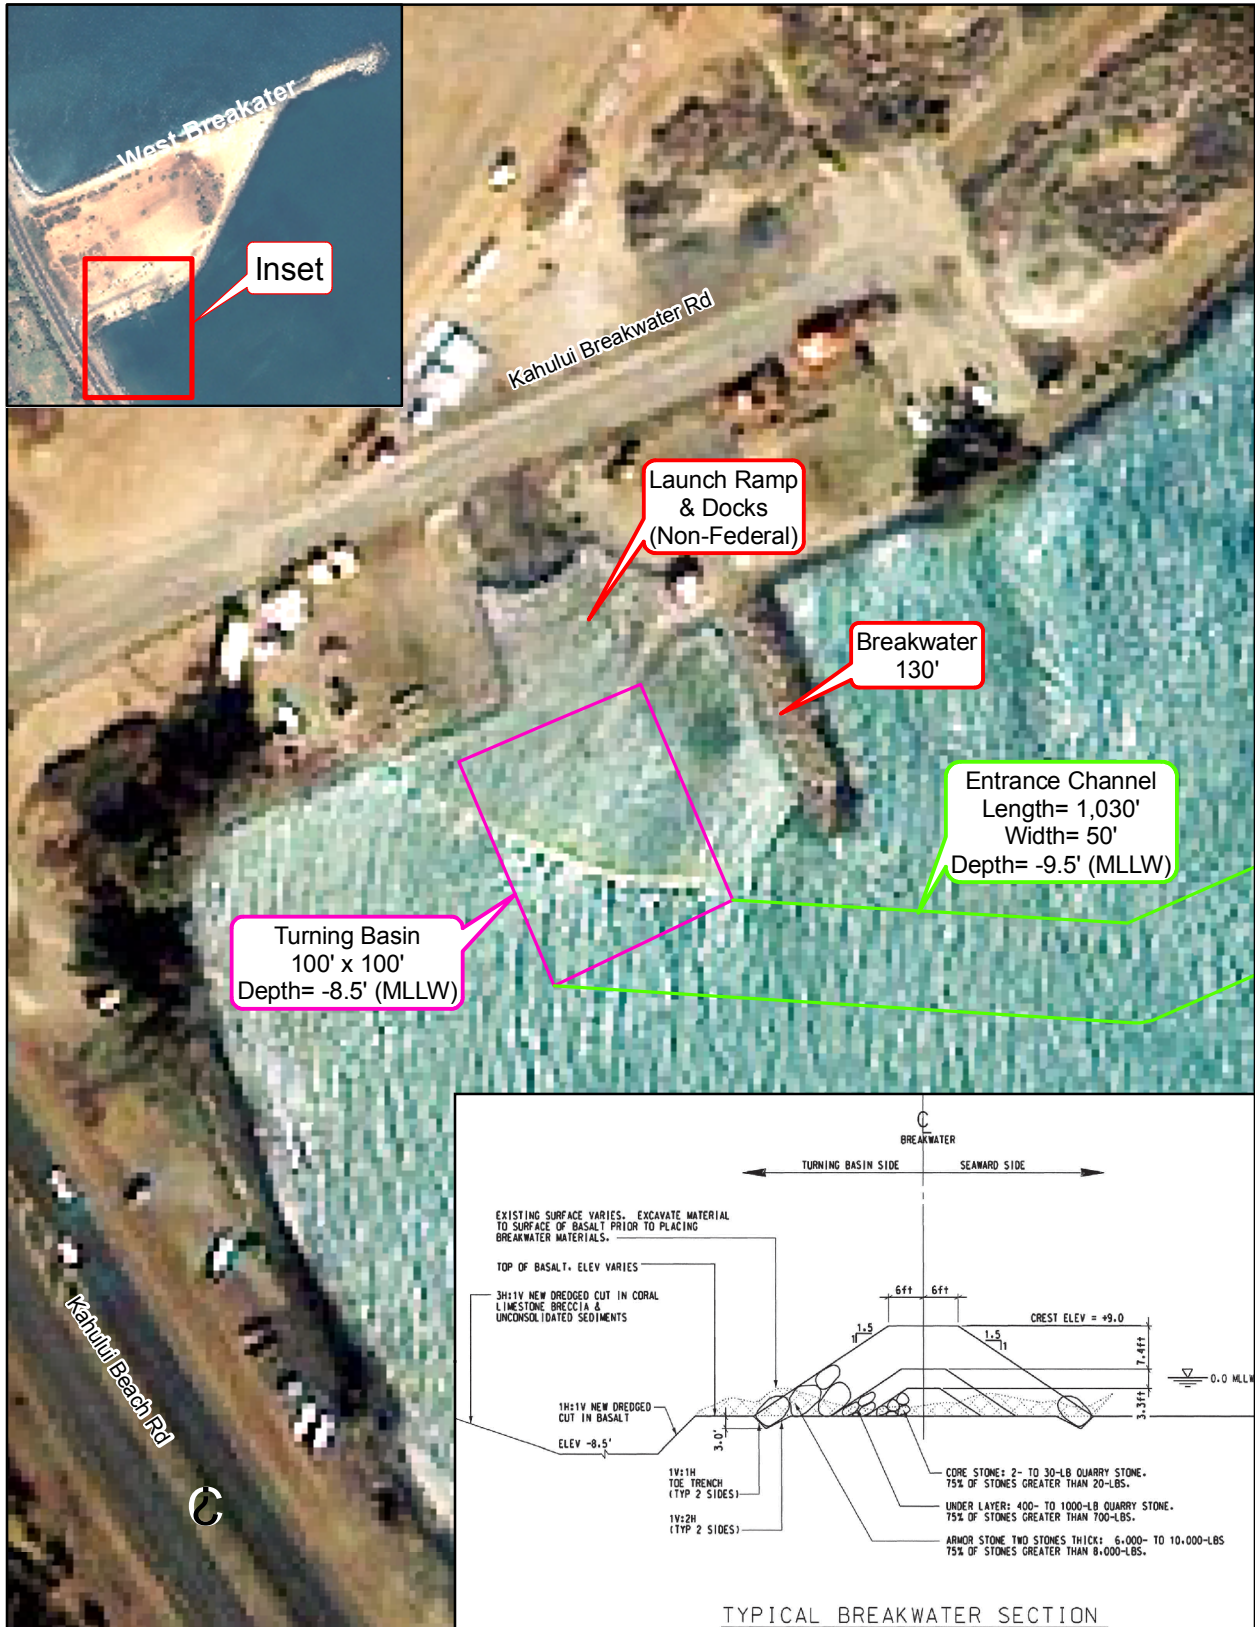

Kahului Light Draft Harbor

NOTE: CHANNEL WIDTH WIDENS TO 90.0 FEET AT CHANGES IN THE CHANNEL ALIGNMENT